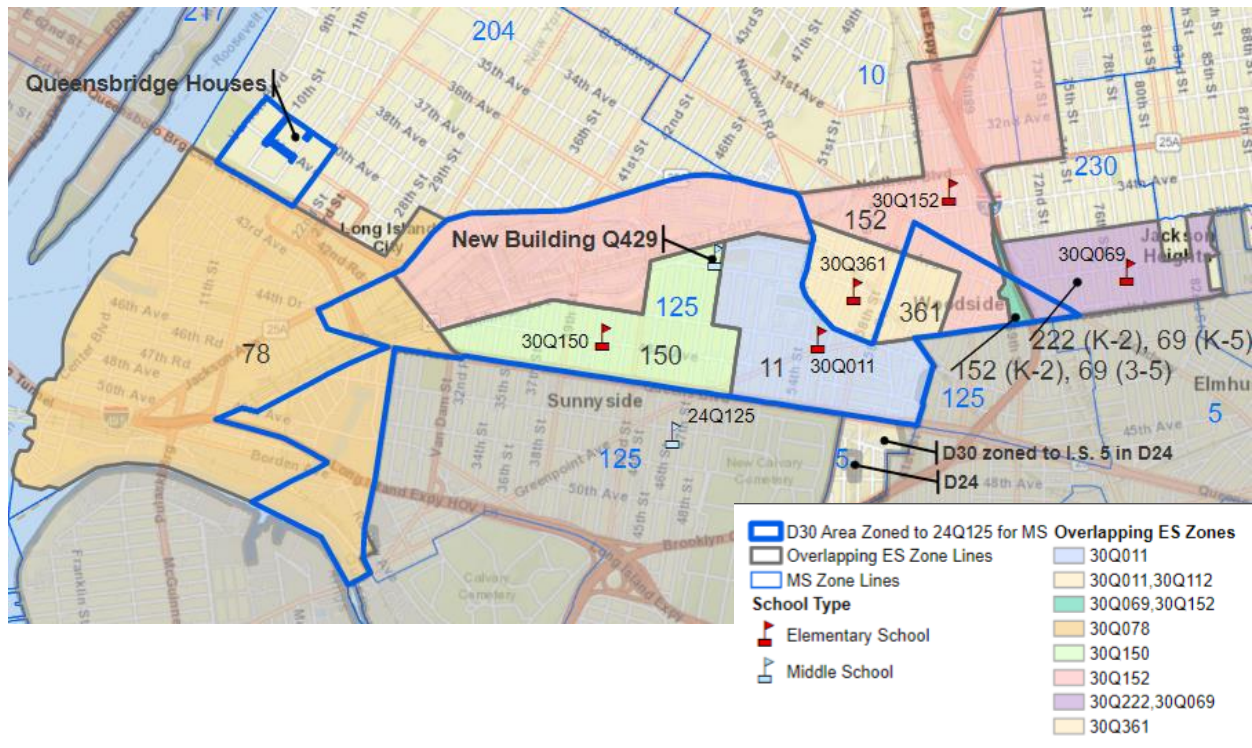

ANNOUNCEMENT

Building Q429: New District 30 Middle School

A new District 30 middle school will open in September 2023 in building Q429, located at 47-10 Barnett Avenue, Queens, NY 11104. The new school at Q429 will be open to students and residents of District 30, with a **geographic priority for District 30 residents zoned to I.S. 125 (24Q125) in District 24** (area outlined in blue).

If your child lives or attends elementary school in District 30 and will begin sixth grade in September 2023, they are eligible to apply for the new middle school at Q429.

If you live in the area of District 30 zoned to I.S. 125 (outlined in blue):